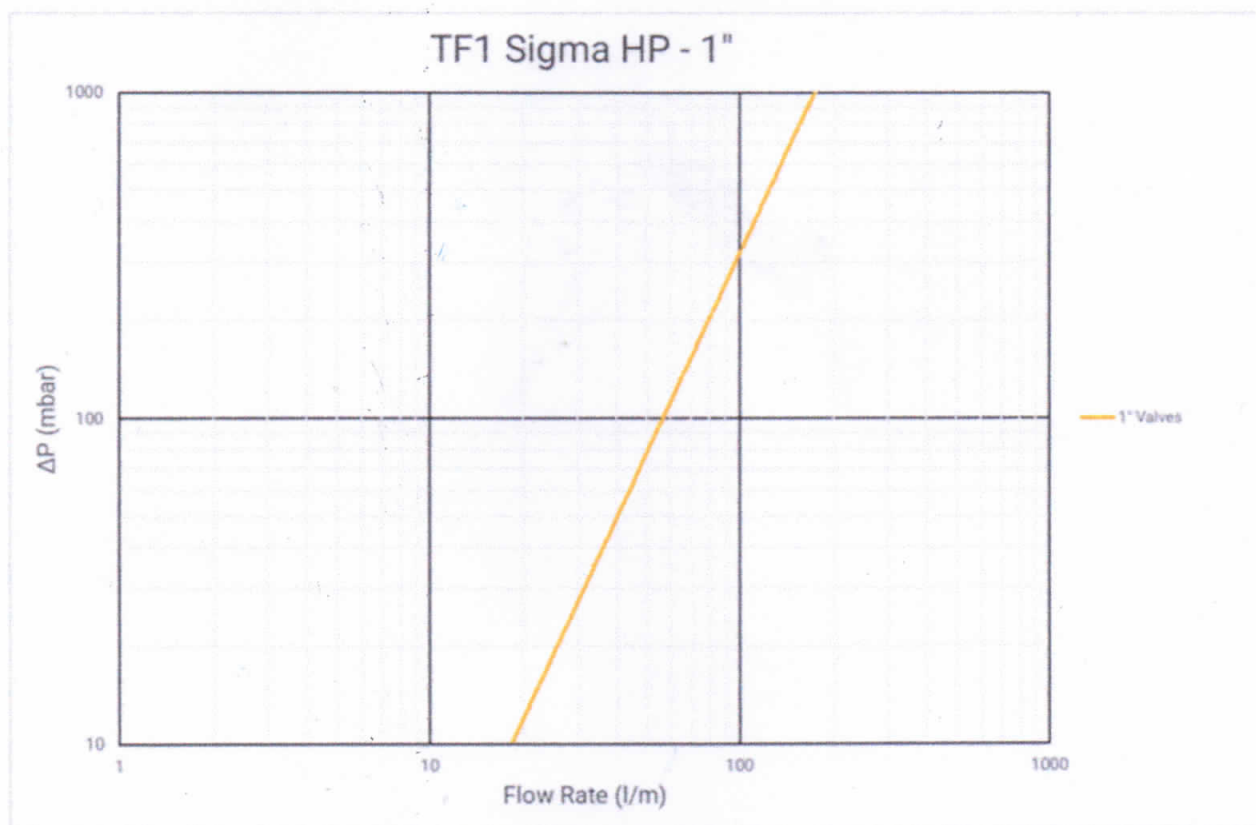

Last modification

29-11-2023 (d/m/y)

Graph

Dimensions Diagram

TF1 Sigma HP Filter Range