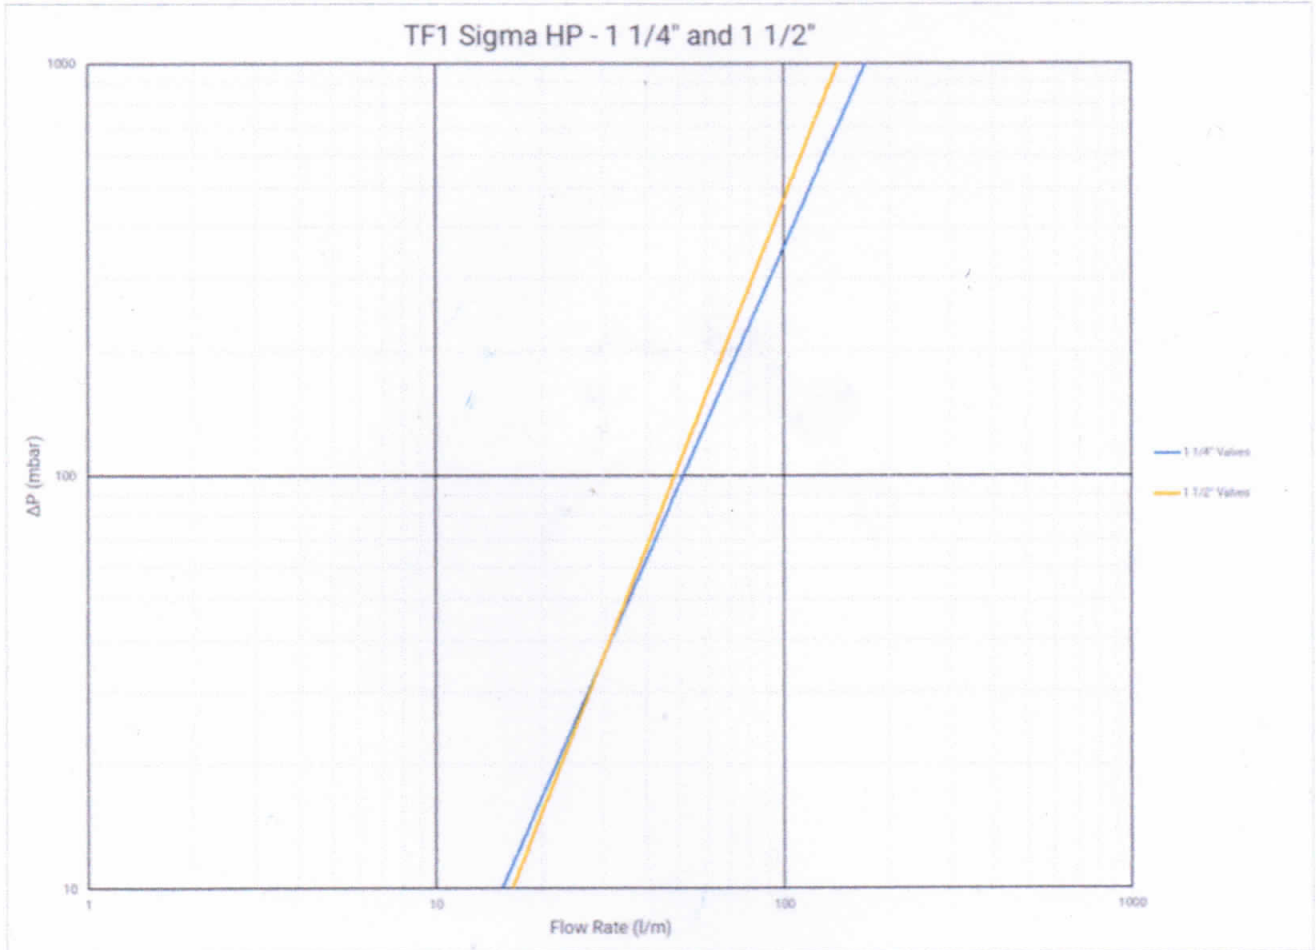

Graph

Dimensions Diagram

TF1 Sigma HP Filter Range